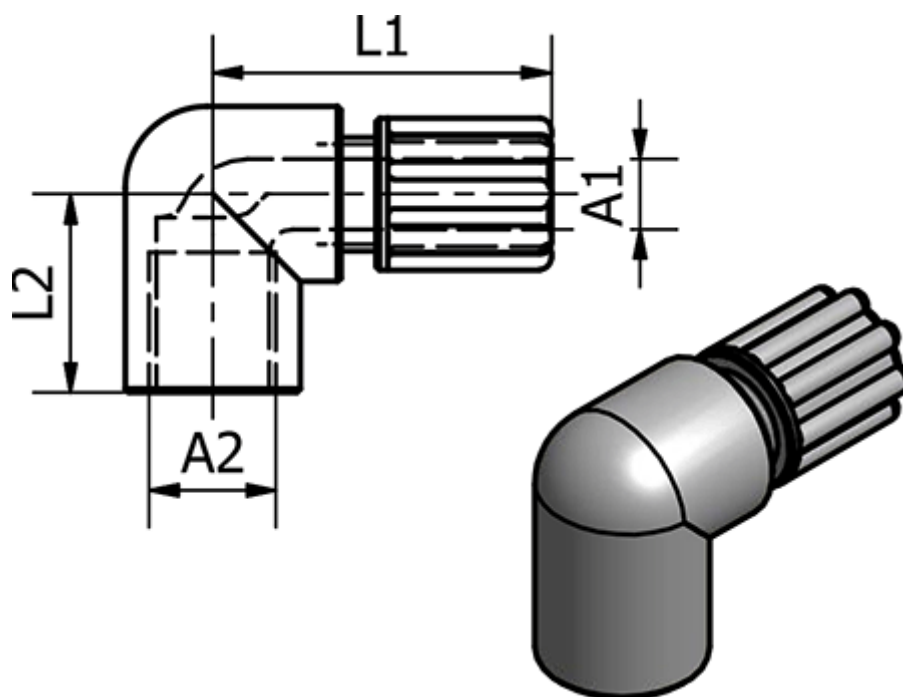

Article number: 58615012

Description: Push-on 150.12, Ø6/8 - G 1/4"
Angle

Measures

Ext. Hose Diameter A1	= 6/8
L1	= 32
L2	= 20
Thread A2	= G 1/4"